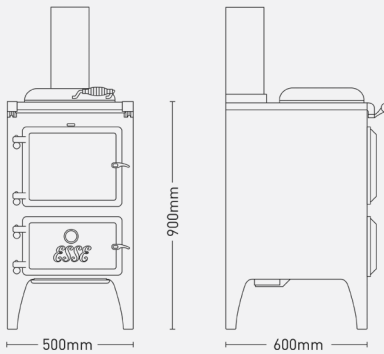

Product Measurements & Technical Specifications

Cast iron hotplate temperature ranging from 190°C - 300°C.