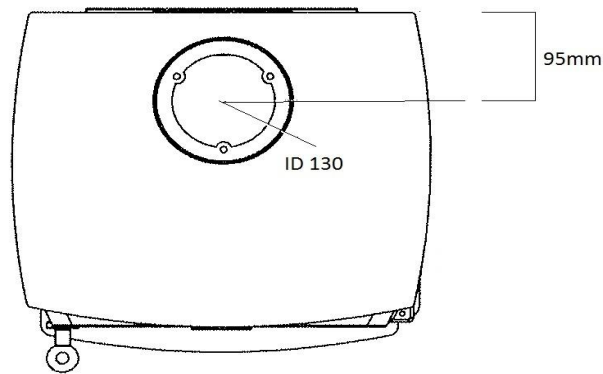

F D C 5

FDC 5kW FREESTANDING STOVE DIMENSIONS

Approx. weight 60kg