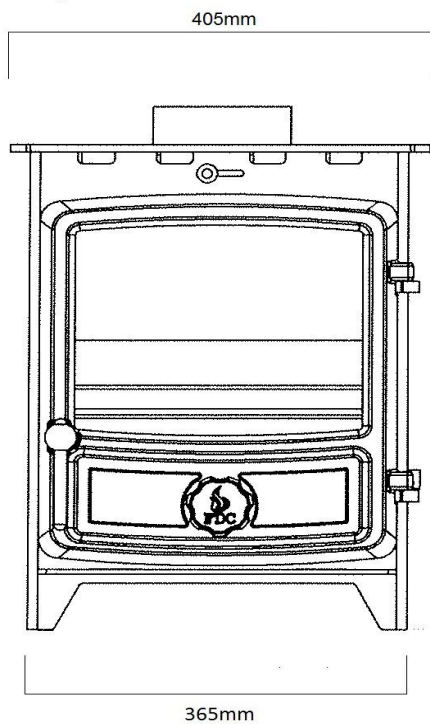

Approx. weight 60kg

MULTIFUEL STOVE