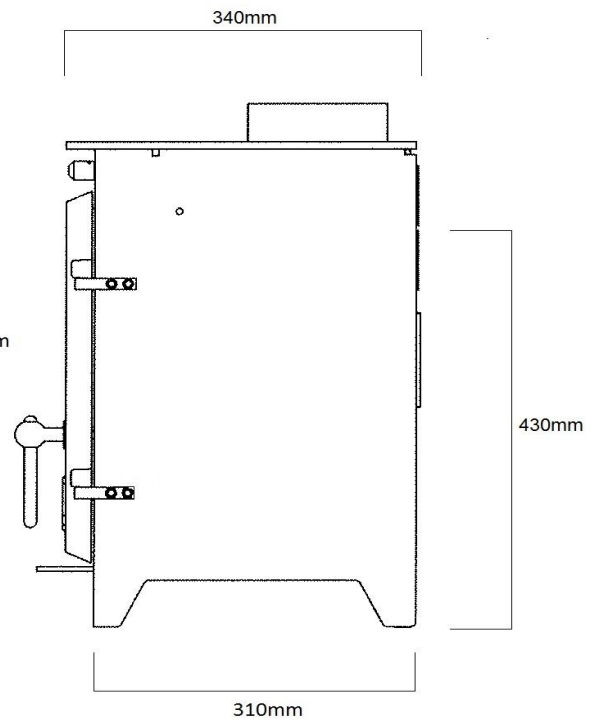

Approx. weight 60kg

MULTIFUEL STOVE