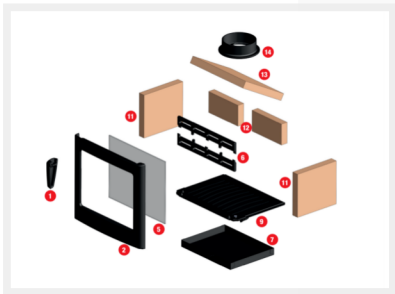

Spare Parts for Birchdale

1 Door Handles

£43.00

Door Handle (03.27419.005)

1

Add To Cart

2 Doors

£125.00