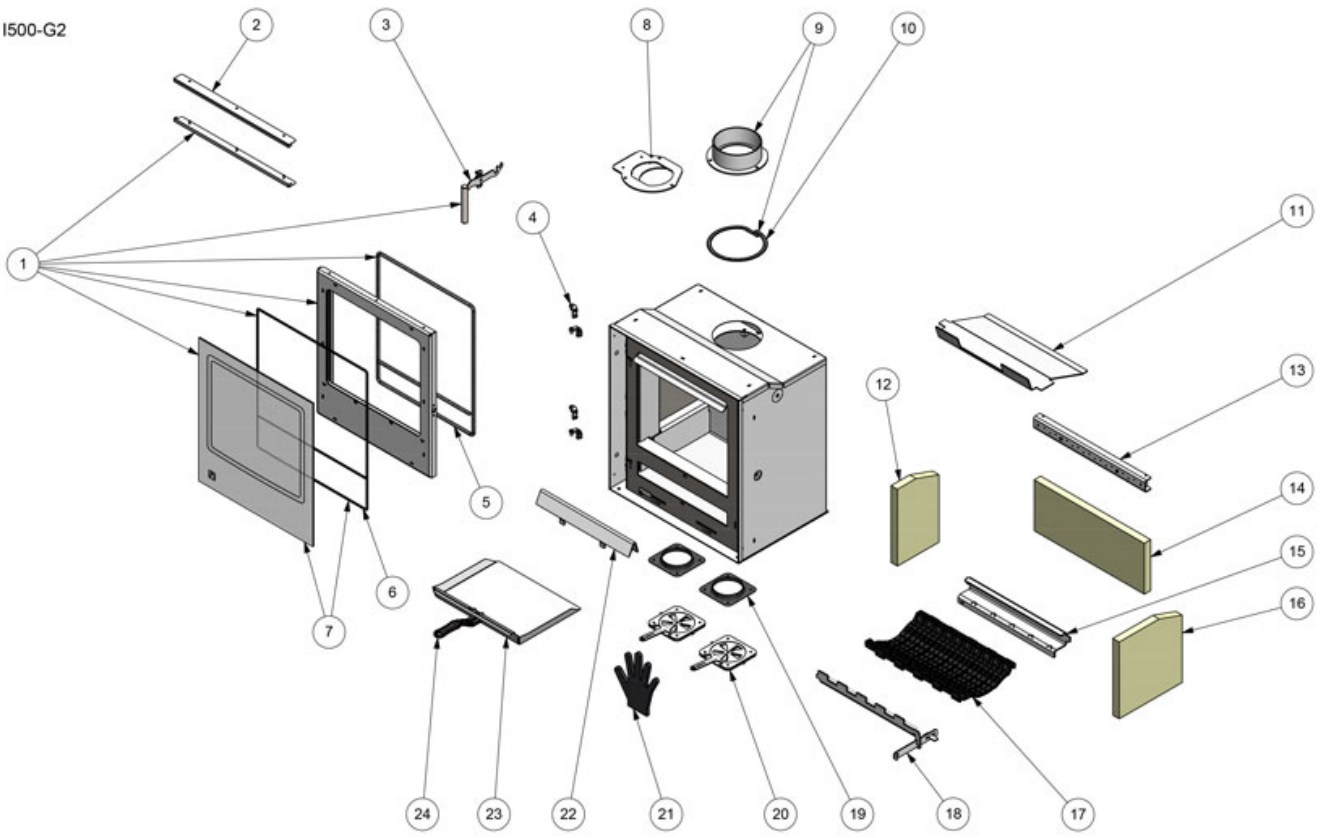

INSET 500 (GLASS DOOR) PARTS LIST

I500-G2

Parts

1 / Complete Fire Door

Part code:
AFS4417
Amount per
stove: 1

2 / Glass Fixing Bracket

Part code:
AFS4418
Amount per
stove: 2

3 / Handle Assembly

Part code:
AFS4423
Amount per
stove: 1

8 / Internal Damper

Part code:
AFS4375
Amount per
stove: 1

9 / Flue Spigot

Part code:
AFS2245
Amount per
stove: 1

10 / Gasket

Part code:
VFS063
Amount per
stove: 1

11 / Throat Plate