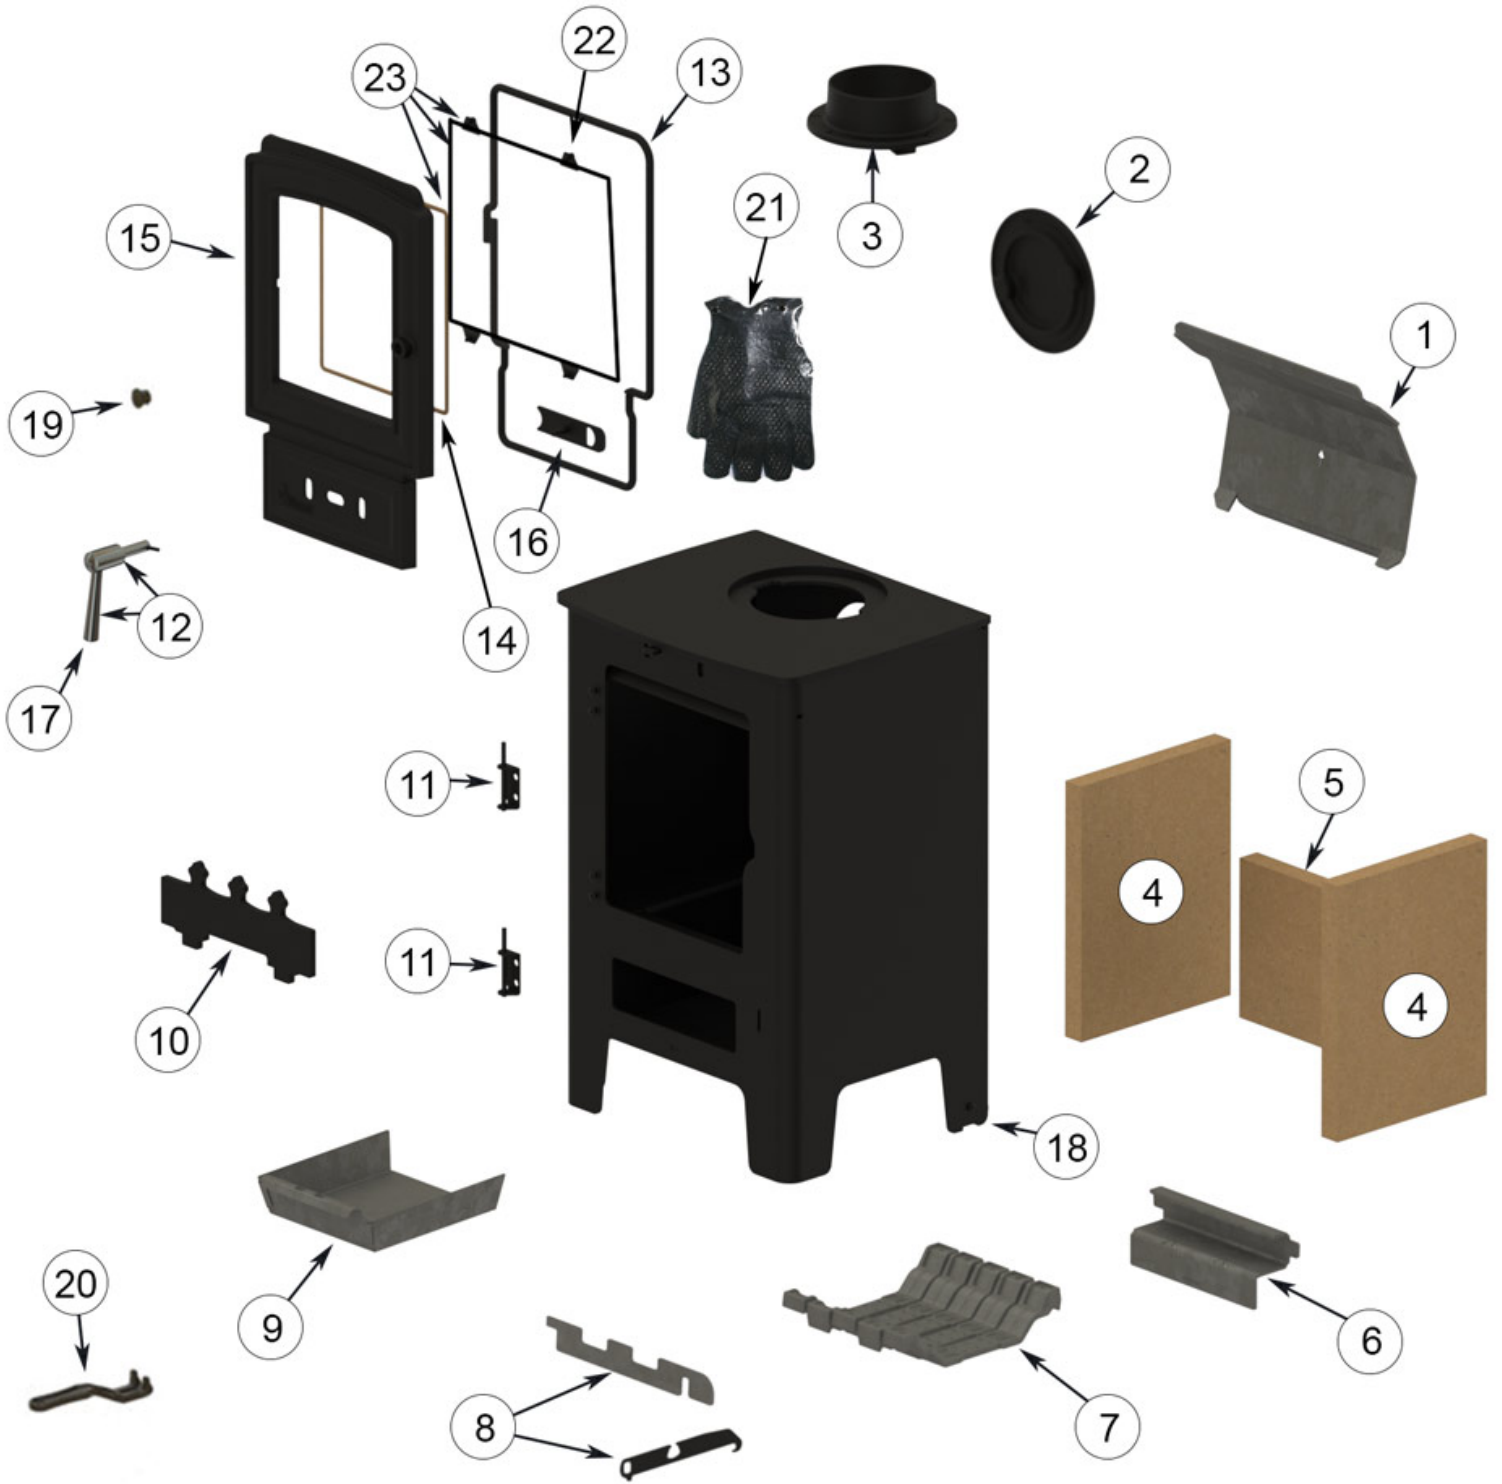

HERON 5 MULTI FUEL STOVE - SERIES 3 (HERON5M-S3) PARTS LIST

1 / Throat Plate

Part code:
AFS1603
Amount per
stove: 1

2 / 4 Inch Hot Plate

Part code:
AFS009B
Amount per
stove: 1

3 / 4 Inch Flue Spigot

Part code:
AFS009A
Amount per
stove: 1

4 / Liner 280 X 210 X 25

Part code:
AFS2980
Amount per
stove: 2

5 / Liner Set (rear)

Part code:
AFS1059
Amount per
stove: 1

6 / Grate Bar Support

Part code:
AFS1591
Amount per
stove: 1

7 / Grate Bar

Part code:
AFS001
Amount per
stove: 5

8 / Comb With Riddle Pull Lever

Part code:
AFS1594
Amount per
stove: 1

9 / Ash Pan

Part code:
AFS1273
Amount per
stove: 1

10 / Fuel Retainer

Part code:
AFS3105
Amount per
stove: 1

11 / Hinge (left Hand)

Part code:
AFS2795
Amount per
stove: 2

12 / Fire Door Handle Assembly (stainless Steel)

Part code:
AFS3540
Amount per
stove: 1

13 / Arada Rope Kit 2

Part code:
ARA014
Amount per
stove: 1

14 / Glass Kit

Part code:
AFS1599
Amount per
stove: 1

15 / Complete Fire Door