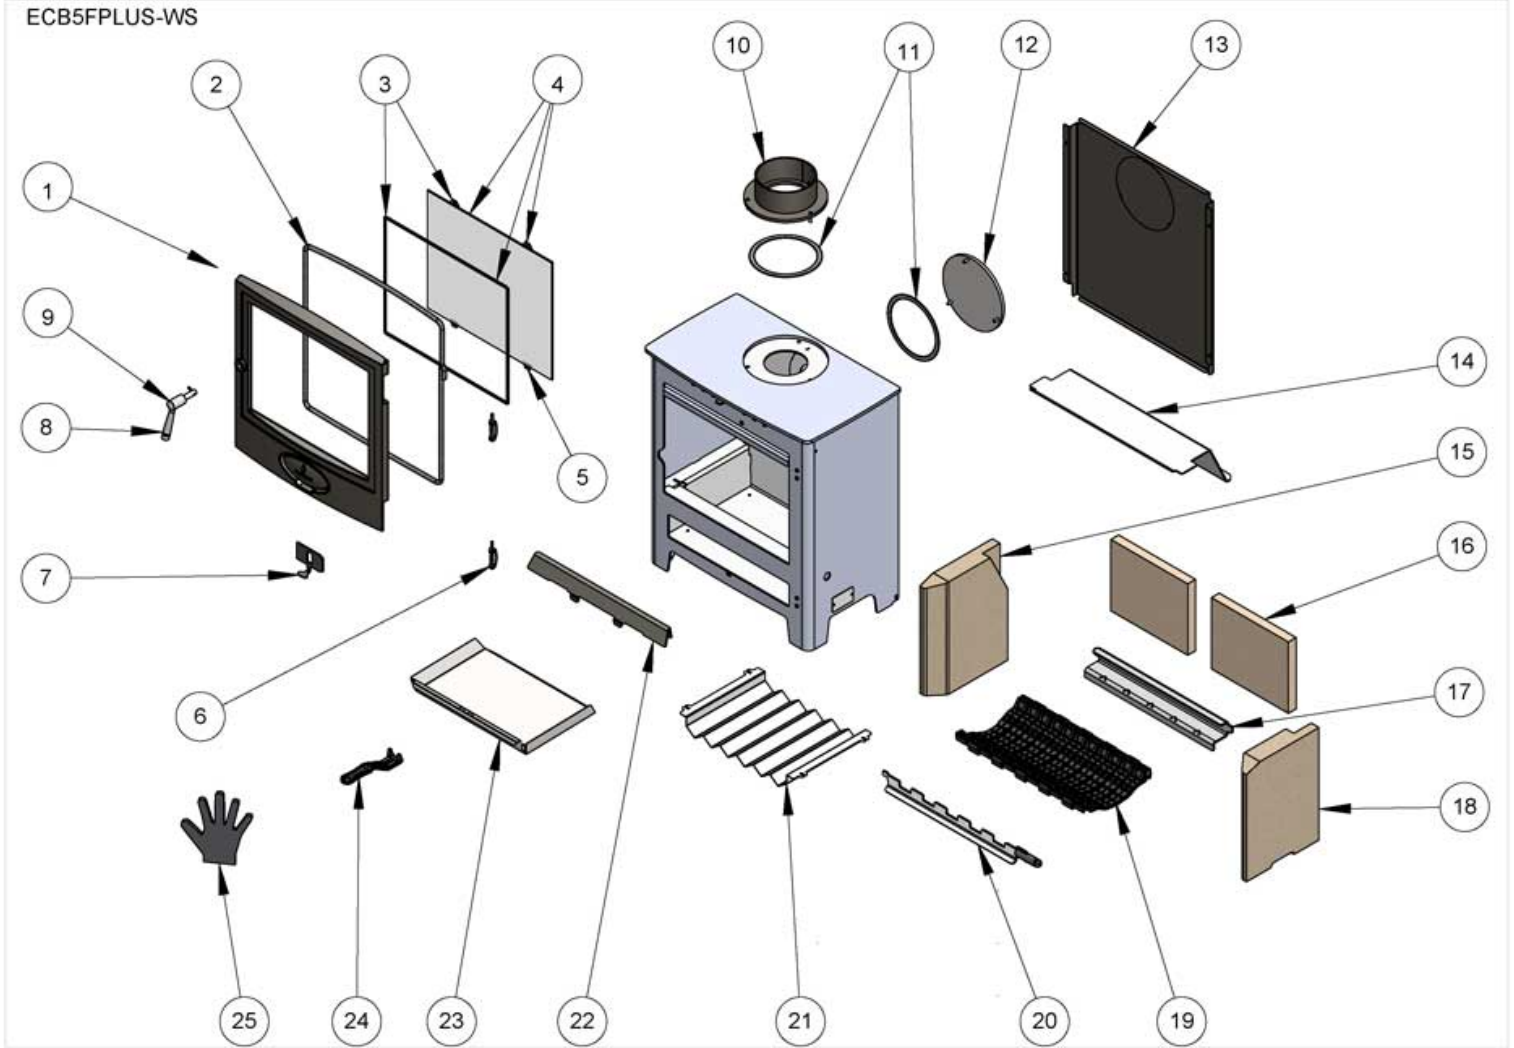

ECOBURN PLUS 5 WIDE SCREEN PARTS LIST

ECB5FPLUS-WS

Parts

1 / Complete Fire Door

Part code:
AFS3950
Amount per
stove: 1

2 / Arada Rope Kit 2

Part code:
ARA014
Amount per
stove: 1

3 / Gasket And Glass Clips